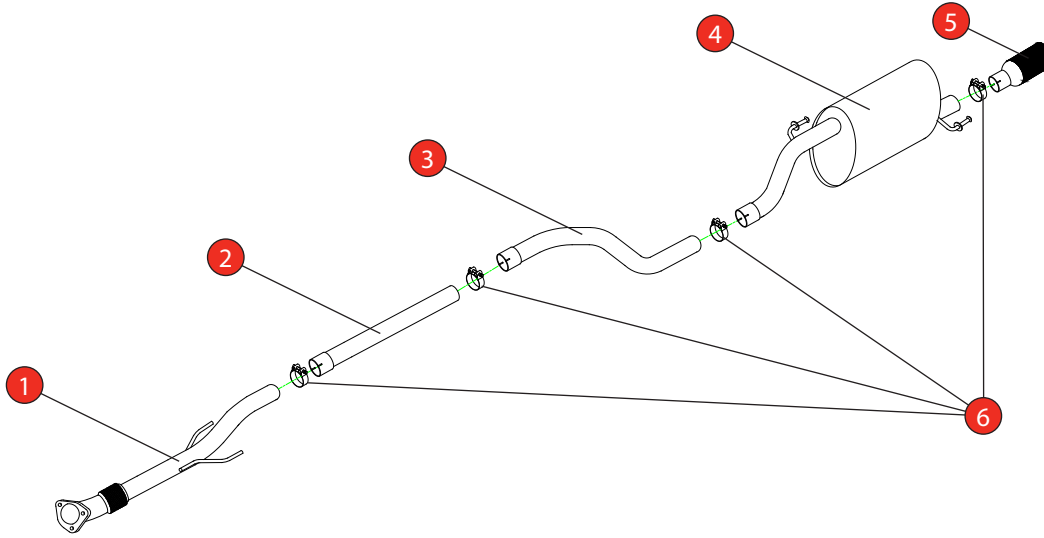

Car	Vauxhall Corsa 'E' Excite 1.0T	Part No.	SVXS066C
Year	2014-Current	Fit Kits	047FK
Notes	Where not supplied use original fittings	Features	Pipe Diameter:- 63.5mm / 2.5"

Estimated Fitting Time: 60 Minutes

NO.	PART NO.	DESCRIPTION	QTY
1	860GM	Front Pipe	1
2	805GM	Non-resonated Centre Section	1
3	806GM	Link Pipe	1
4	861GM	Rear Silencer	1
5	Z023.10055	Ø100mm Black Ceramic Coated Daytona Trim	1
Fit Kit			
6	Z016.10064	65mm H/D Clamp	4